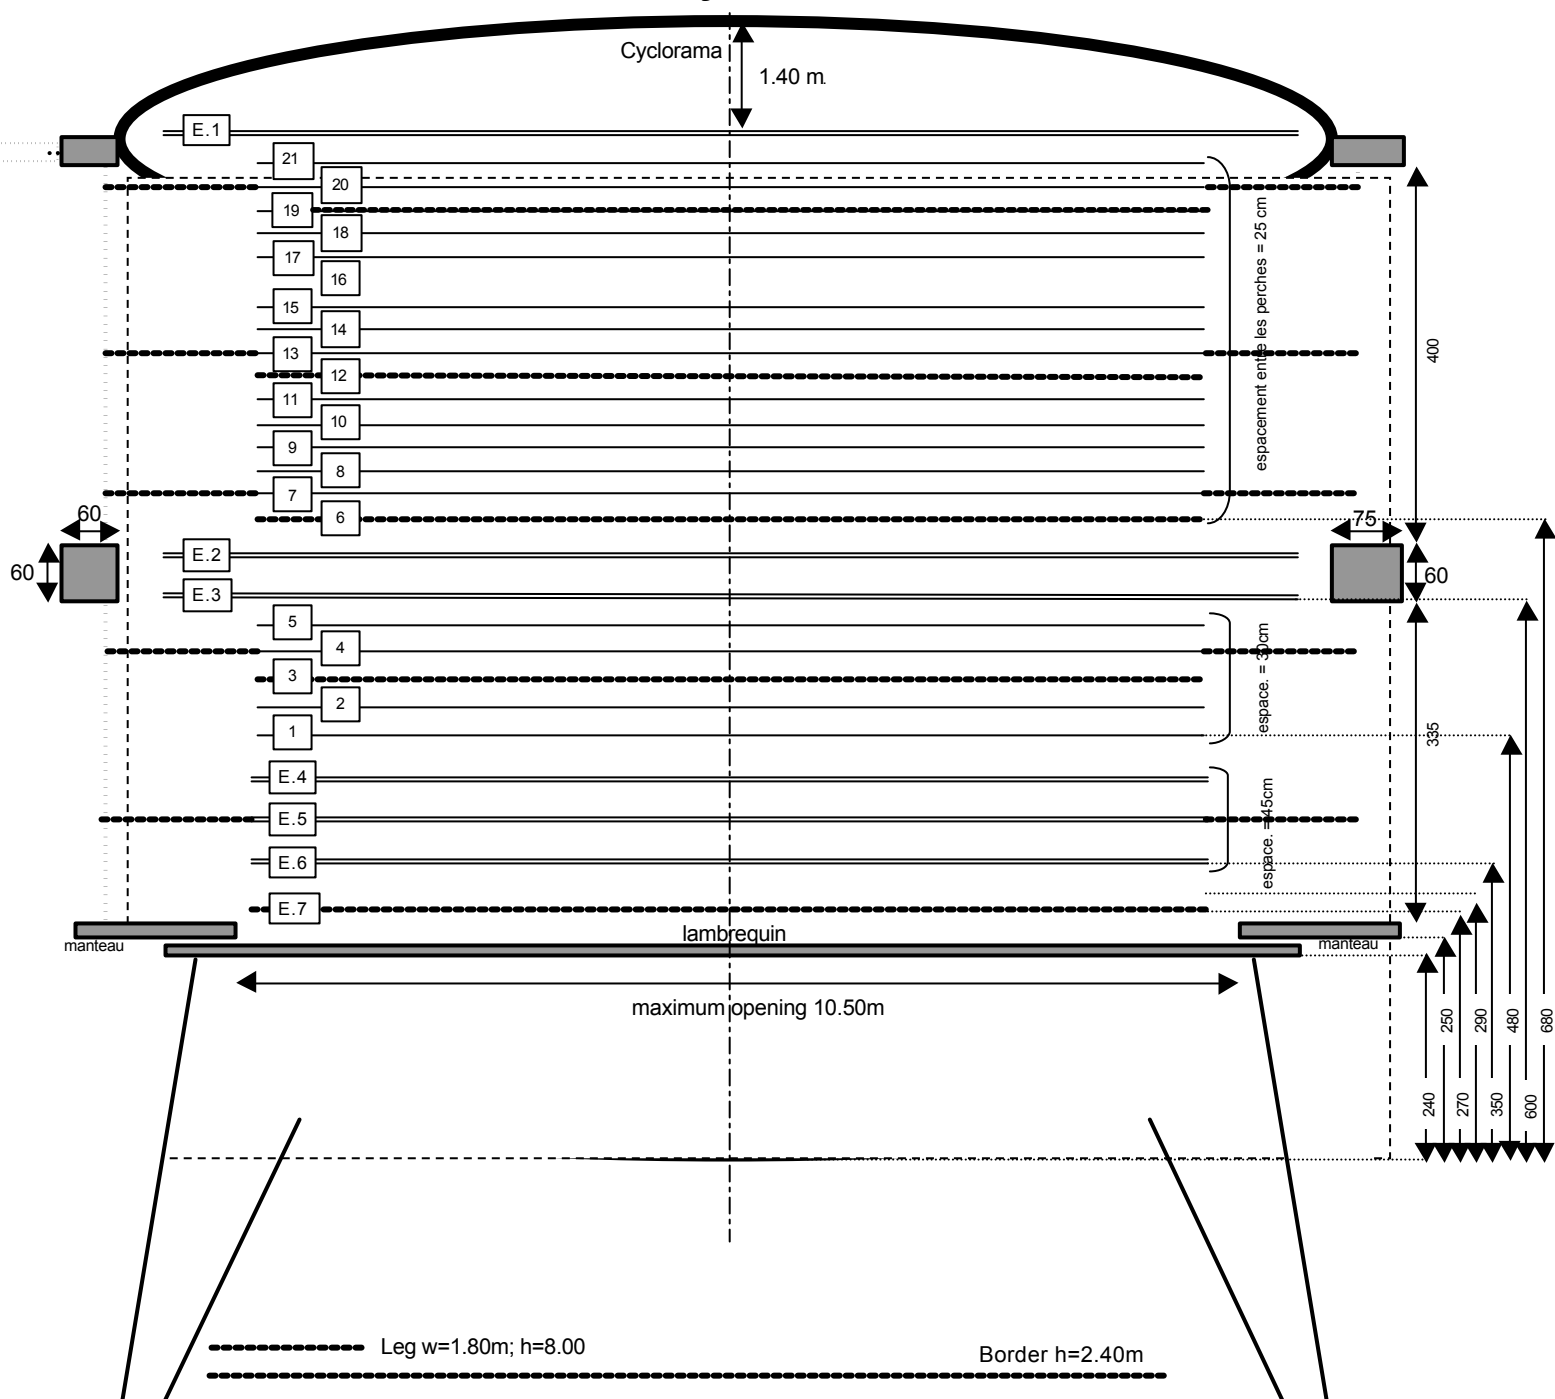

## Motorised Bars

- E.1 US Black Curtains w:12m
- E.2 MS Black Curtains w:12m
- E.3 Lighting
- E.4 Lighting
- E.5 Legs
- E.6 Lighting
- E.7 Border

## Counter-weighted bars: w:10m

- 1 on request
- 2 on request
- 3 Border
- 4 Legs
- 5 on request
- 6 Border
- 7 Legs
- 8 on request
- 9 Lighting
- 10 on request
- 11 on request
- 12 Border
- 13 Legs
- 14 Lighting
- 15 on request
- 16 on request
- 17 Lighting
- 18 on request
- 19 Border
- 20 Legs
- 21 Cyclorama Lighting

space between =30cm

space between =25cm

----- Leg w=1.80m; h=8.00

----- Border h=2.40m