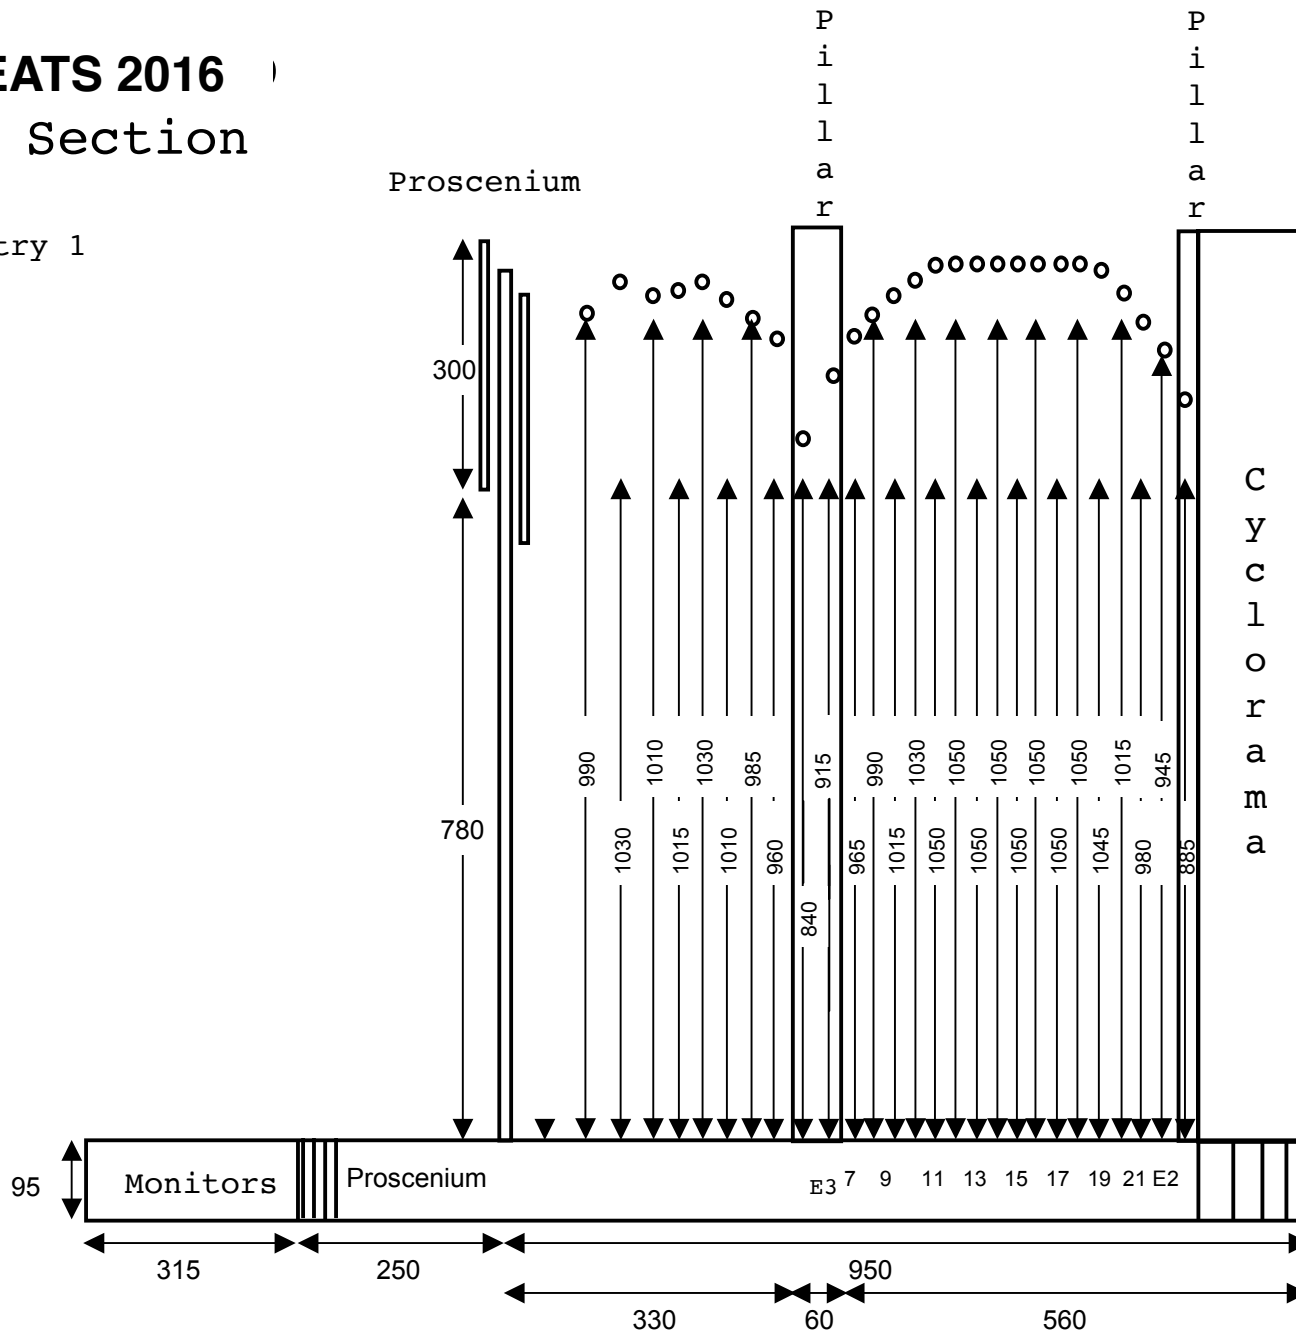

CC WSP FEATS 2016

Vertical Section

Lighting
Gantry 2

990

Lighting Gantry 1

940

Proscenium

Dimensions are in centimetres